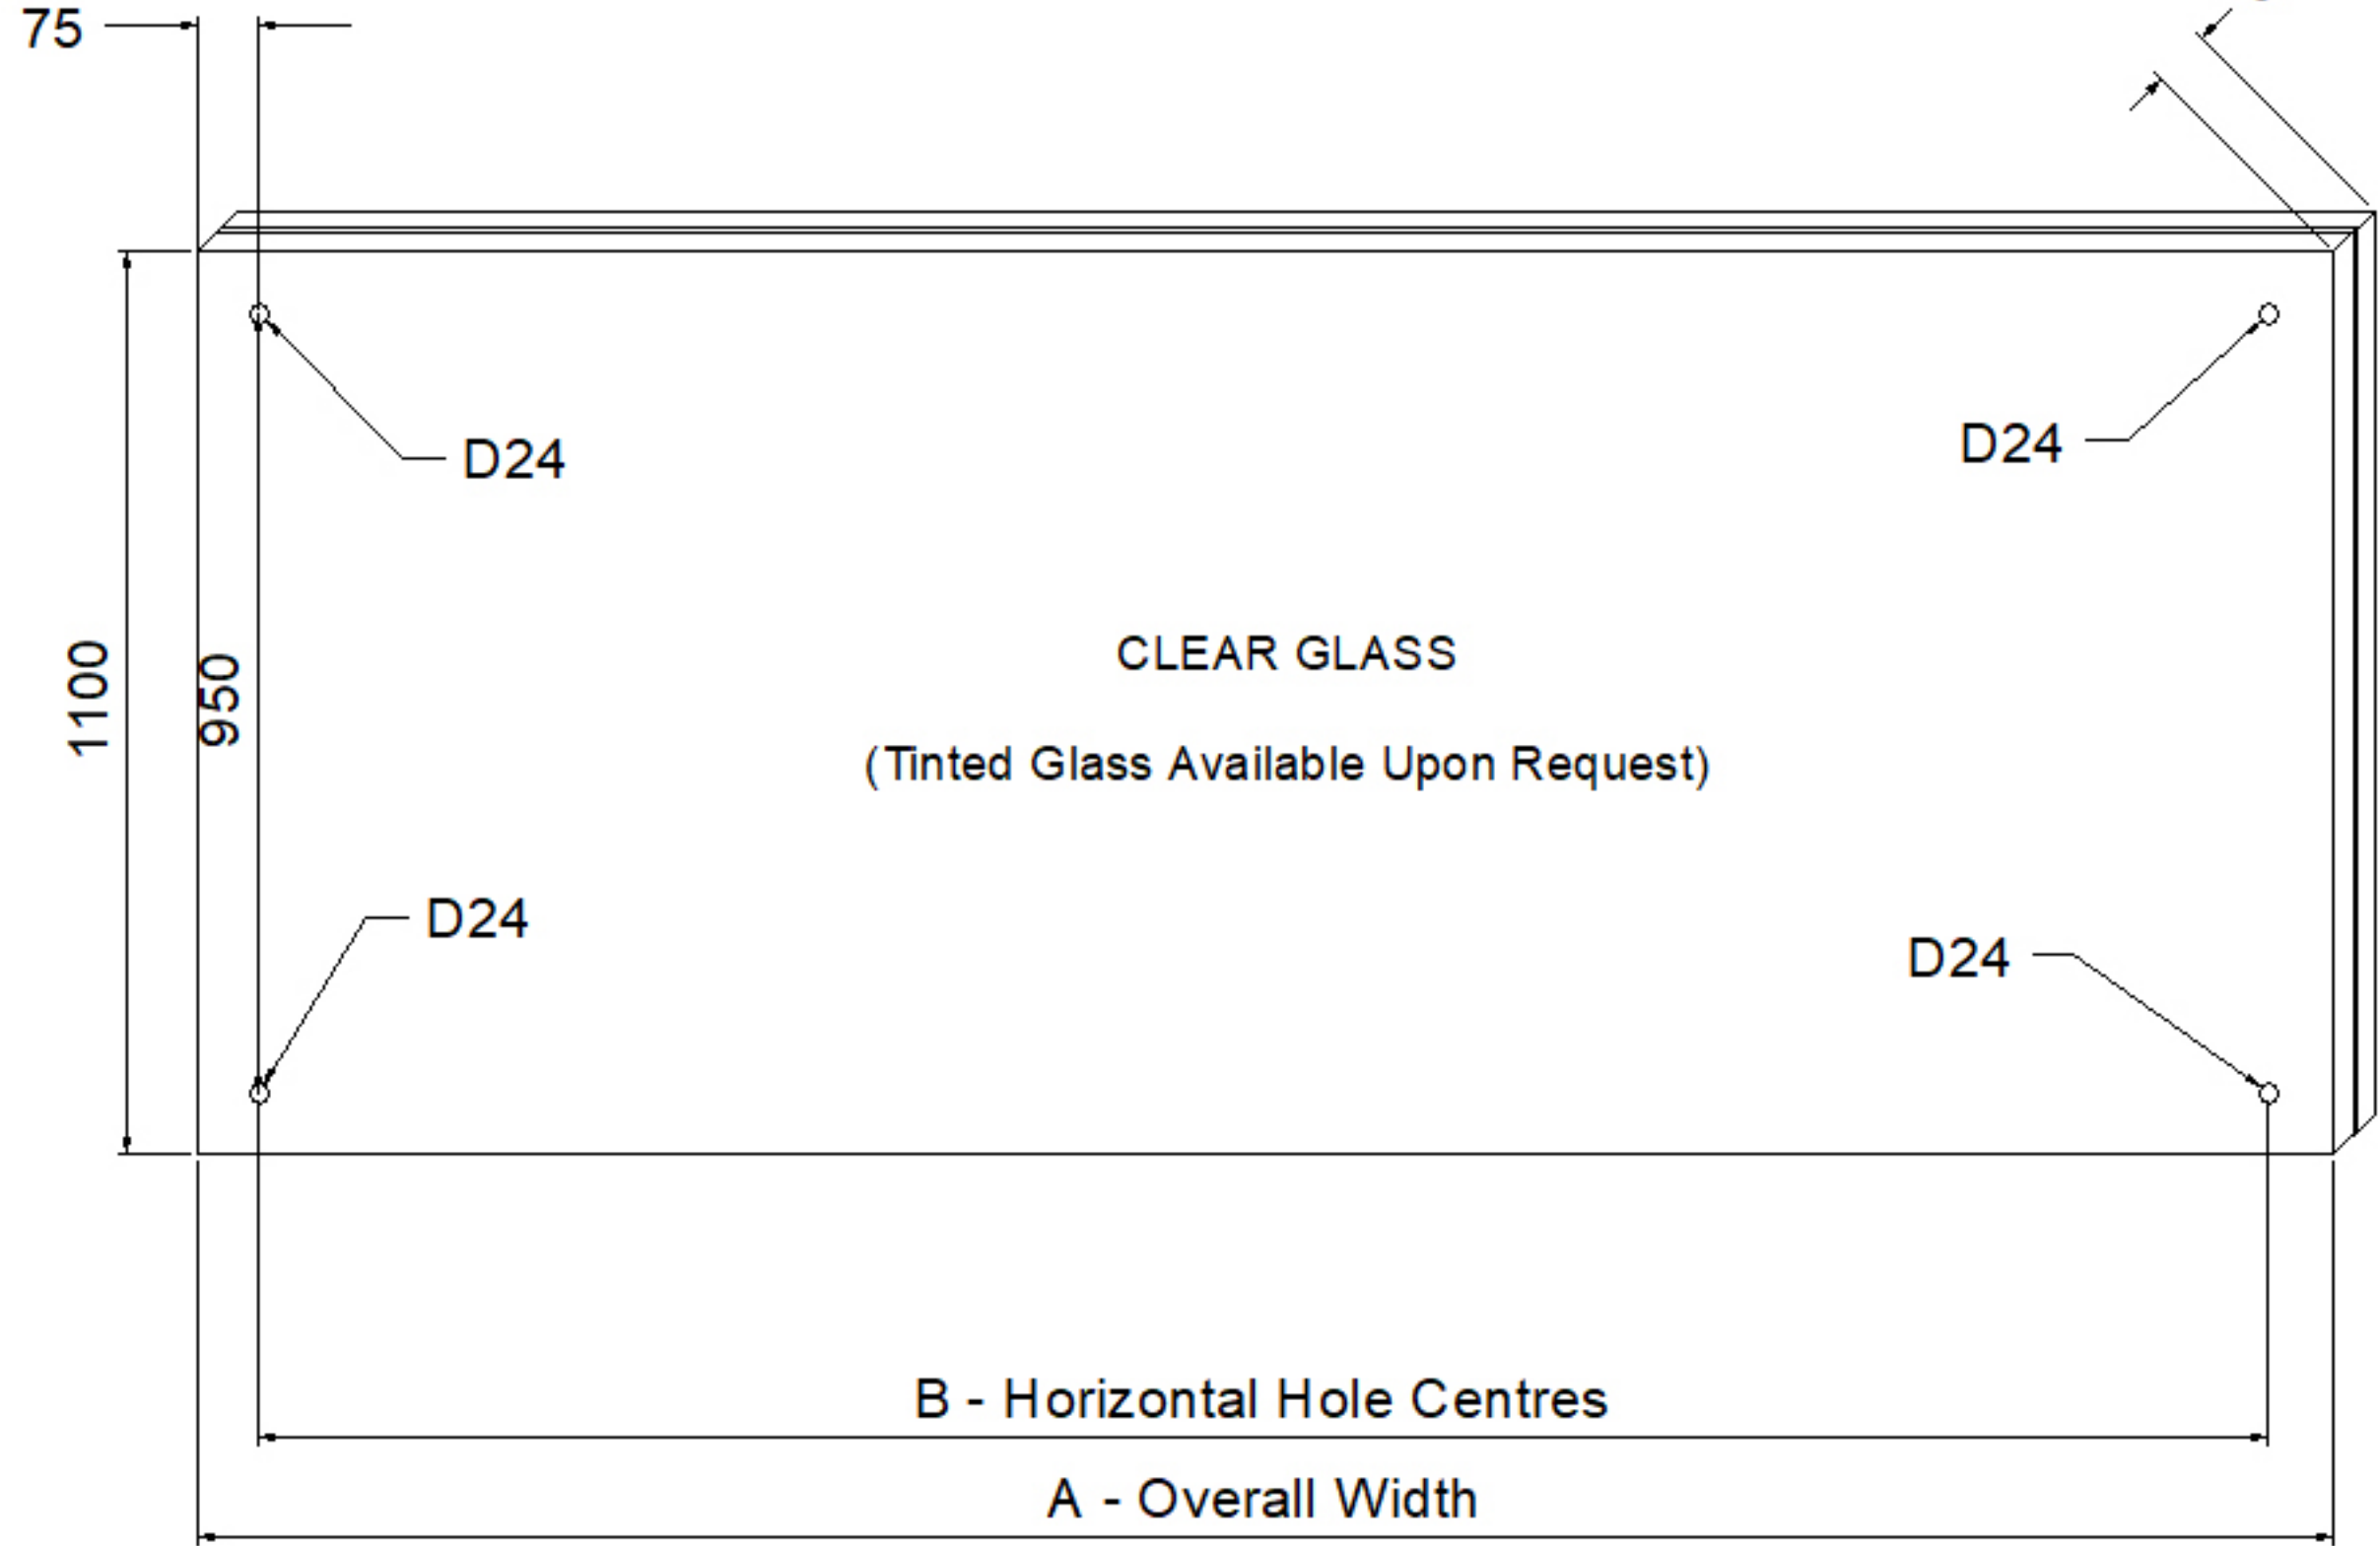

Venini - Glass Juliet Balcony Dimensions

Venini Glass Balcony Dimensions in M.M			
BALCONY WIDTH in mm	DIM A	DIM B	DIM C
1100	1100	950	13.5mm Toughened Laminated
1200	1200	1050	13.5mm Toughened Laminated
1300	1300	1150	13.5mm Toughened Laminated
1400	1400	1250	13.5mm Toughened Laminated
1500	1500	1350	13.5mm Toughened Laminated
1600	1600	1450	13.5mm Toughened Laminated
1700	1700	1550	13.5mm Toughened Laminated
1800	1800	1650	17.5mm Toughened Laminated
1900	1900	1750	17.5mm Toughened Laminated
2000	2000	1850	17.5mm Toughened Laminated
2100	2100	1950	17.5mm Toughened Laminated
2200	2200	2050	21.5mm Toughened Laminated
2300	2300	2150	21.5mm Toughened Laminated
2400	2400	2250	21.5mm Toughened Laminated